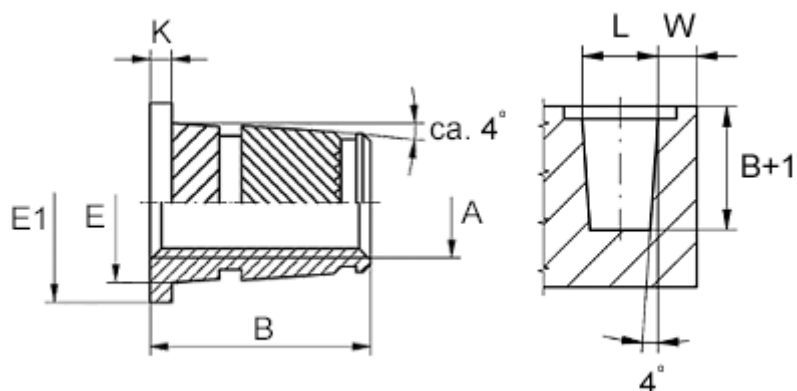

Data Sheet

Article number: 12855100050800
Description: KLEE-coil 855 100 050.800
M5 Brass

Measures

Female thread A	= M5
Flange diameter E1	= 9.0
Flange height	= 1.0
Length B	= 10.0
Min distance to edge W	= 2.0
Outer diameter E	= 7.2
Recommended bore diameter W +0.1	= 6.9